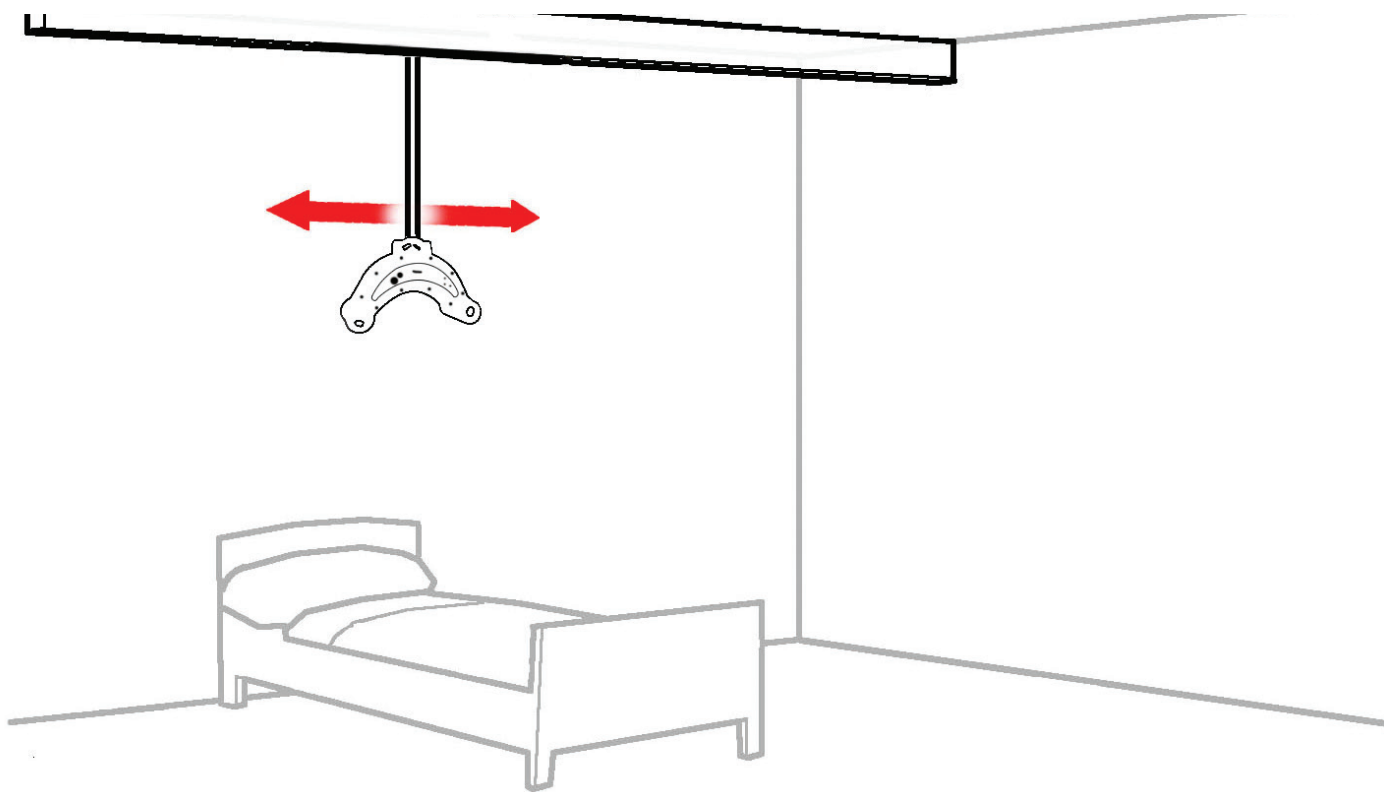

SugarGlider Nomad Portable Ceiling Hoist

**The most flexible and user
friendly ceiling hoist.**

SugarGlider Nomad Portable Ceiling Hoist

The Nomad is a flexible and user friendly ceiling hoist. It is intuitive and easy to operate. The integrated handles make it truly portable. The curved shape is designed to afford user's head ample space while the integrated 4-point yoke gives ultimate safety, comfort and dignity during the lift and transfer. The user will feel safe and stable without being squeezed.

The combination with a compatible sling ensures that the user will achieve a correct and comfortable sitting position. If rail installations through door openings are not possible, the Nomad can climb from room to room, i.e. from one rail system to another. It has an emergency lowering and an emergency stop, as well as a soft stop-start function to prevent abrupt movements.

Product Benefits:

- Lift speed 35 mm/s with soft start/stop function
- High battery performance (70+ lifts per charge)
- Easy overnight charge system
- Built in electronic lift counter
- Splash proof casing
- Lifting Height 2m
- Safe Working Load of 230kg

Specifications:

Product Code	7324
Length	520 mm
Width	198 mm
Height	330 mm
Lift Range (Length of Lift Strap)	1980 mm
Lifter Weight	6.8 kg
SWL	230 kg

Sizes Available:

Product Code	7325
Length	520 mm
Width	198 mm
Height	330 mm
Lift Range (Length of Lift Strap)	1980 mm
Lifter Weight	6.8 kg
SWL	255 kg